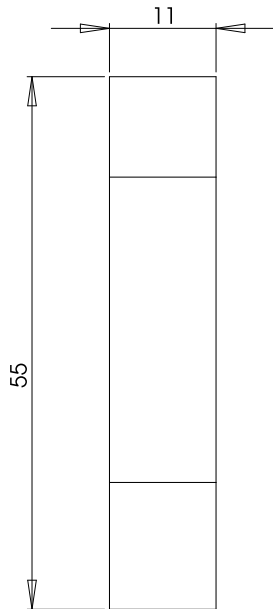

Load Adapter

- for Galeo S flying frame and flying cradle
- weight 60g

SEEBURG
acoustic line

Galeo S
Load Adapter for
flying frame and flying cradle
01311

copyright 12.2018