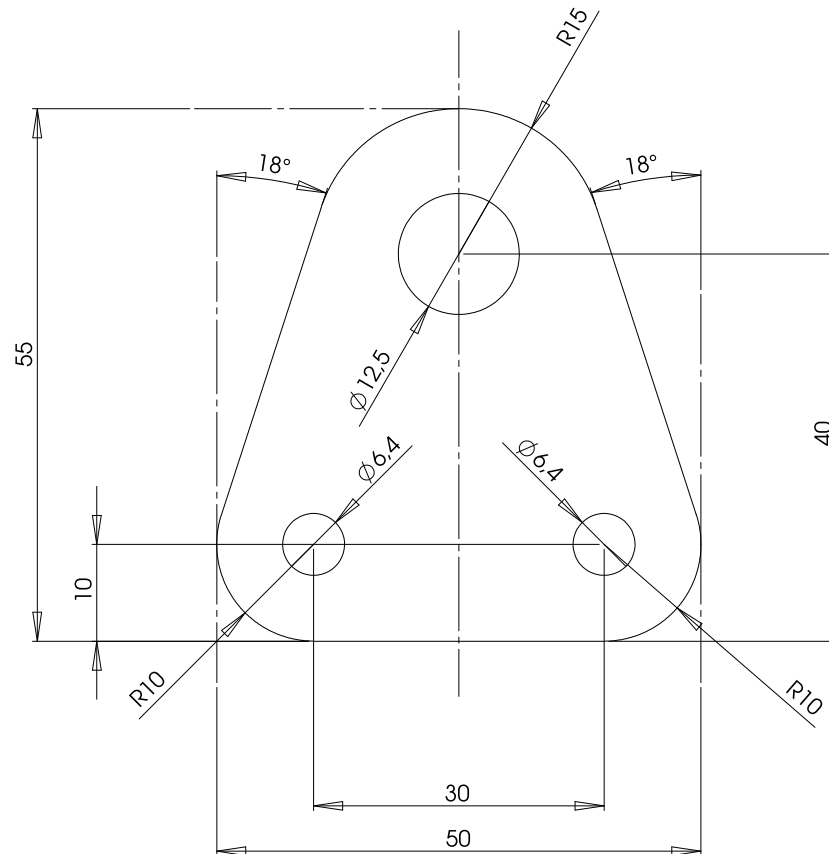

Load Adapter

- for Galeo S flying frame and flying cradle
- weight 60g

SEEBURG
acoustic line

Galeo S
Load Adapter for
flying frame and flying cradle
01311

copyright 12.2018