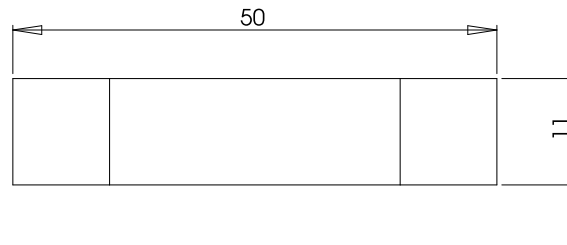

Load Adapter

- for Galeo S flying frame and flying cradle
- weight 60g

SEEBURG
acoustic line

Galeo S
Load Adapter for
flying frame and flying cradle
01311

copyright 12.2018