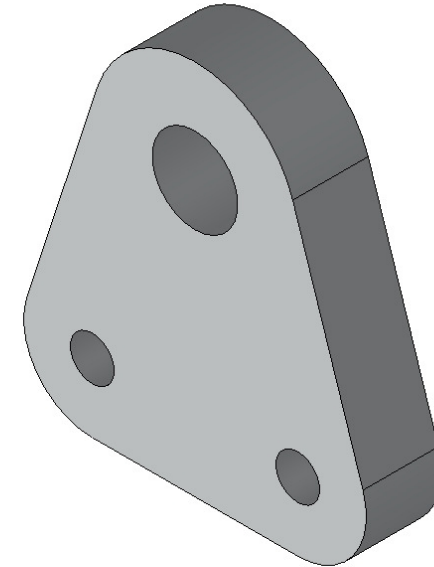

Load Adapter

- for Galeo S flying frame and flying cradle
- weight 60g

SEEBURG
acoustic line

Galeo S
Load Adapter for
flying frame and flying cradle
01311

copyright 12.2018